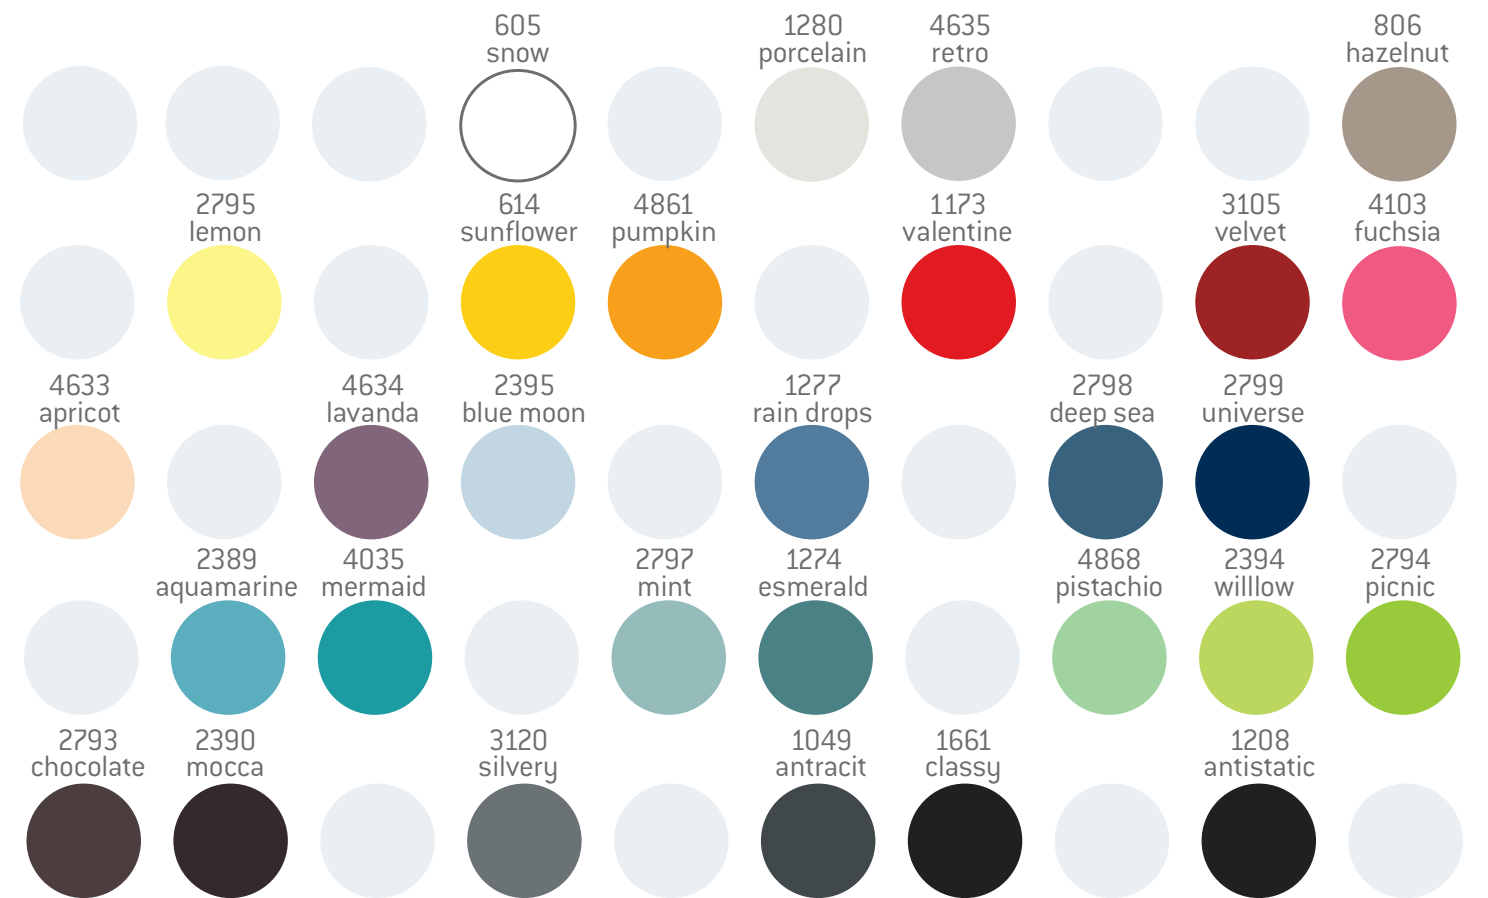

COLOR CHART 2024

The choice of upholstery color plays an important role when decorating your practice or treatment room. Colors help you create an ambiance so you enjoy your work every day and so your patients feel the confidence and professionalism when entering the room.

Color chart 1 [atn-07, 08]

Color chart 2 [ferrari-stamskin® top]